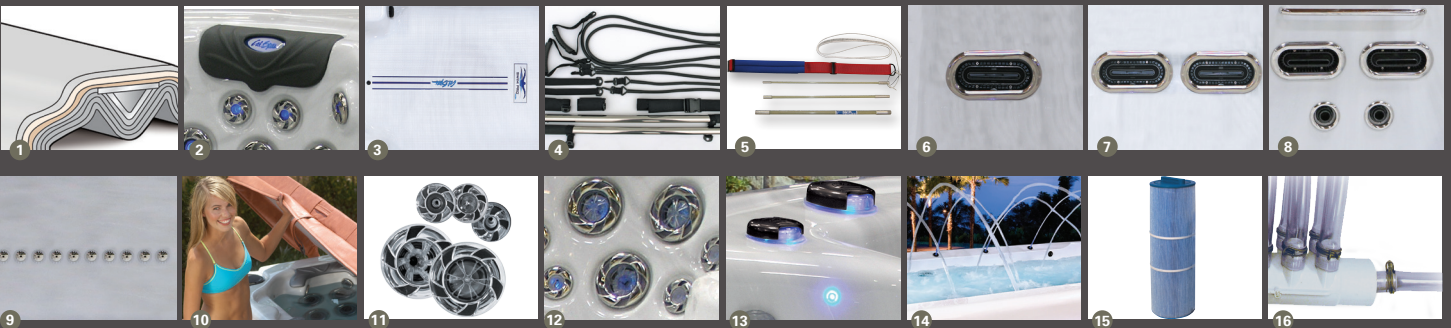

5 Cal Spas Tether Bar Kit

Cal Spas Swim Spas include a tether anchor for the optional Cal Spas Tether Bar Kit which helps center swimmers during their swimming routine.

6 Hydro-Pro Swim-Mill + Resistance I™ (F1420 & F1222)

7 Hydro-Pro Swim-Mill + Resistance II™ (F1437)

8 Hydro-Pro Swim-Mill + Resistance IV™ (F1641 and F1781)

The adjustable Hydro-Pro Swim-Mill + Resistance Propulsion System offers swimmers various levels of water resistance. When the jet nozzle is directed downward, the swimmer will experience a decreased level of resistance. If the jet nozzle is directed upward, the swimmer's resistance will dramatically increase. This allows swimmers of various skill levels to enjoy a fitness routine suited to their capabilities and goals.

9 JetStream Stabilization System™ for Swimmers (F1781)

The exclusive JetStream Stabilization System™ featured in our F1781 fitness spa uses water pressure to help keep swimmers in place as they swim against the powerful underwater current generated by the spa's main swim jets.

10 Hydro-Armor™ Spa Cover with 5"-3" Tapered Design

A tapered edge and angle downward from the center prevents precipitation from pooling. Each is 100% marine-grade with a vinyl top that is filled with and supported by 18-gauge steel C-Channel beams.