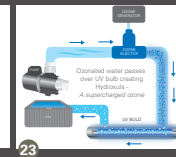

23 Synergy™ Clear Water System

The safest way to disinfect your hot tub water naturally combines water treatment technologies to reduce the use of chlorine, bromine and other sanitizers to provide you with peace of mind and an organic way to enjoy your spa worry-free. (Only available on select models)

Synergy™ Clear Water System Components Pure Silk™ (CD) Ozonator

Injects ozone into the spa water where it can kill/neutralize bacteria and other water borne pathogens making your spa water cleaner & safer to enjoy.

Pure Cure™ UV Purification System

UV does not add chemicals to the water and won't interfere with the oxidation process of injecting ozone. UV also has zero impact on the water balance levels. Our Pure Cure™ UV System exposes microorganisms to UV light, killing them instantly, and preventing them from reproducing.

24 iSound™ iPod Stereo System

Start the party with the optional iSound™ iPod Stereo System & FM receiver, speakers, and floating RF remote. Just plug your iPod, iPhone, or iTunes into the dock and adjust the volume for your favorite soundtrack on demand.

Integrated Bluetooth Sound System with (4) Speaker

Control the optional Integrated Bluetooth Sound System with your personal smart devices. Manage the music and volume from the convenience of your smart phone, tablet, and wireless headsets.